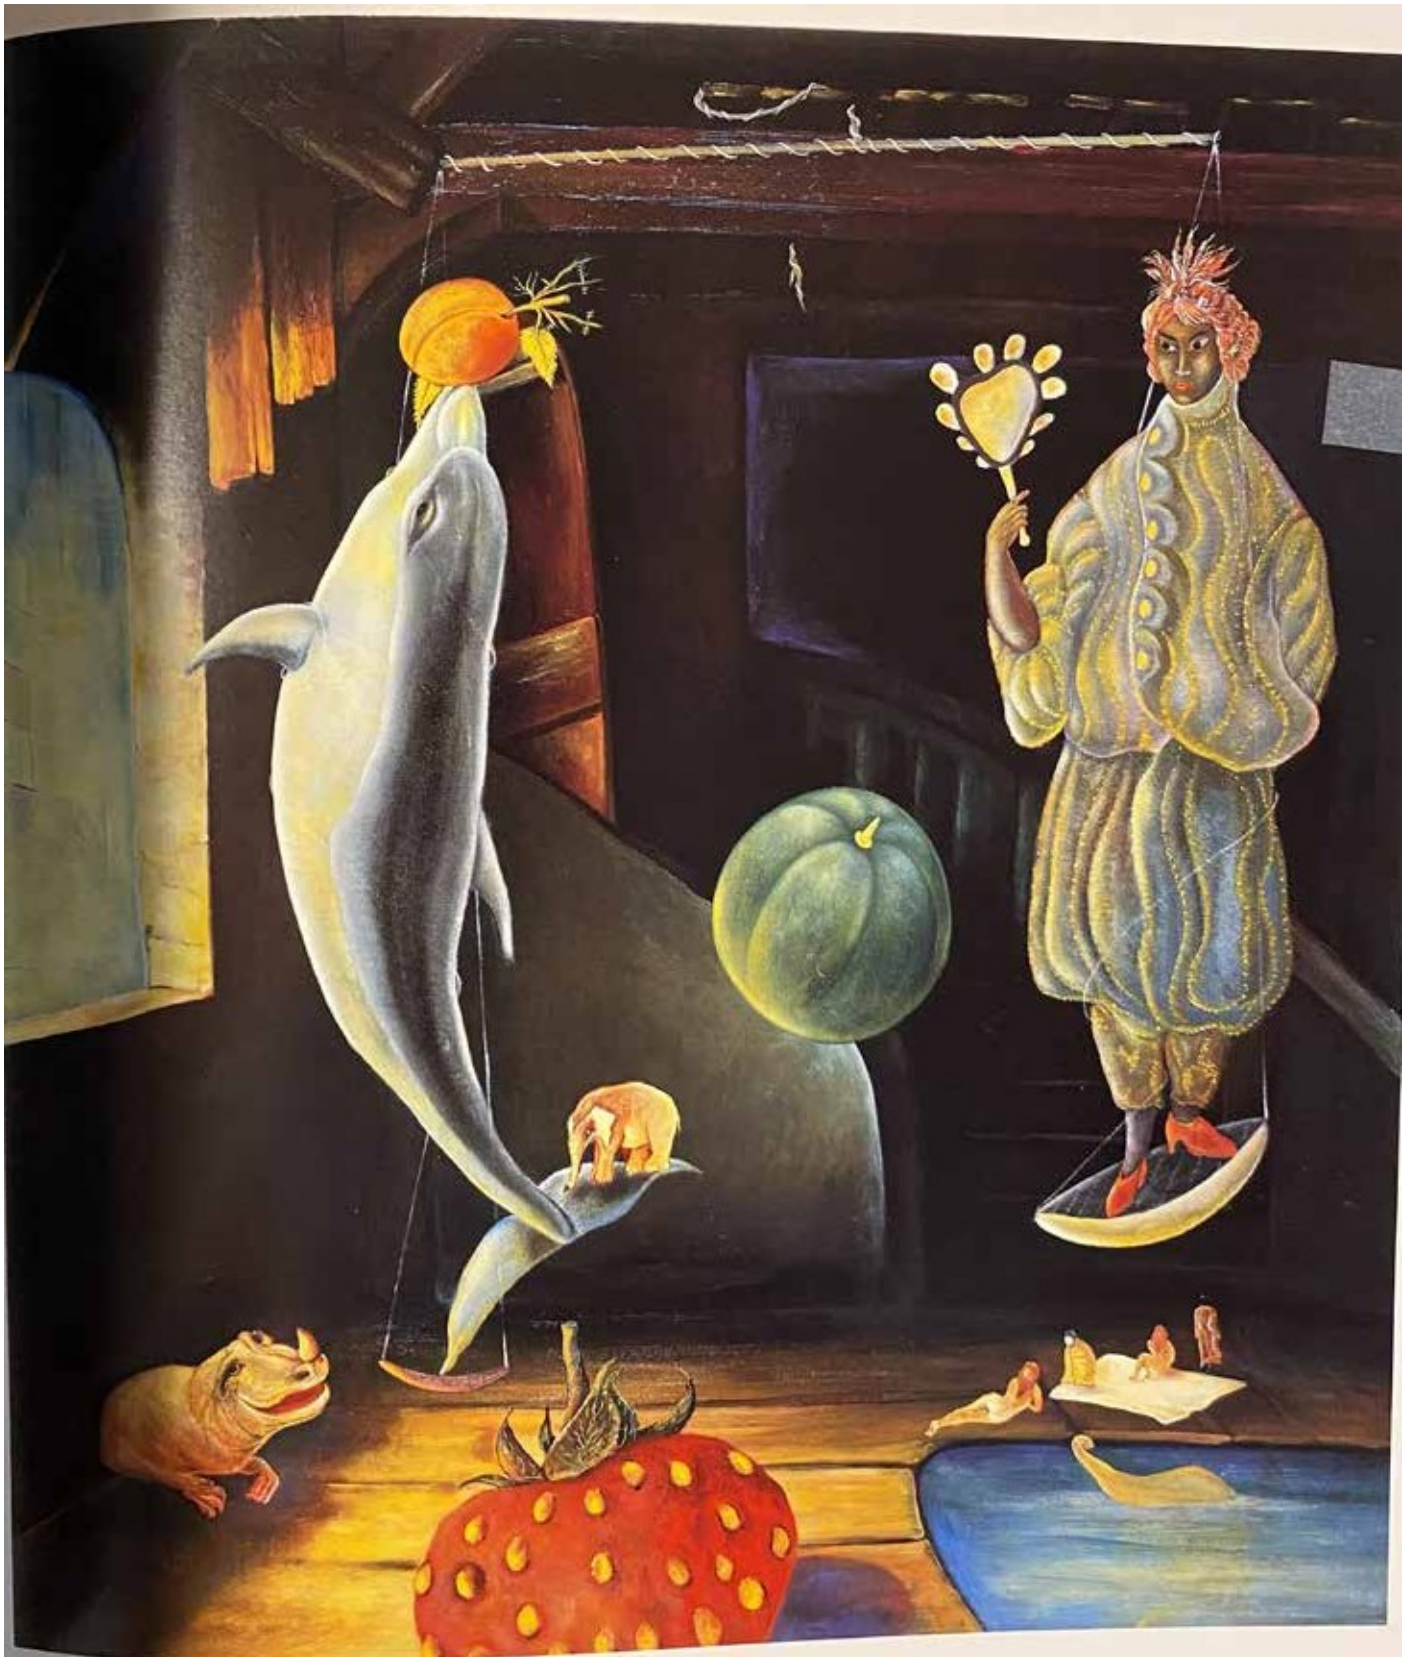

DARYUSH SHOKOF

N.1 140X140 cm

MY OLDFASHIONED LIVING-ROOM 1989  
N.2 180 x 160 cm / lacquer and oil on canvas

JUNGLE WITH LION 1989  
N.3 150 x 150 cm / oil on canvas

SPACE TURTLE 1989  
N.4 150X150 CM /lacquer and oil on canvas

DA RESTAURARE  
N.5      59X119 cm

N.6 RAPUNZEL 1989  
200X200 cm / lacquer and oil on wood

TO WHOM THE BELL TOLLS 1989  
N.7 185,5X108 cm / lack on wood

LOTS OF HOLIES 1989

N.8 175X120 cm / lacquer on wood